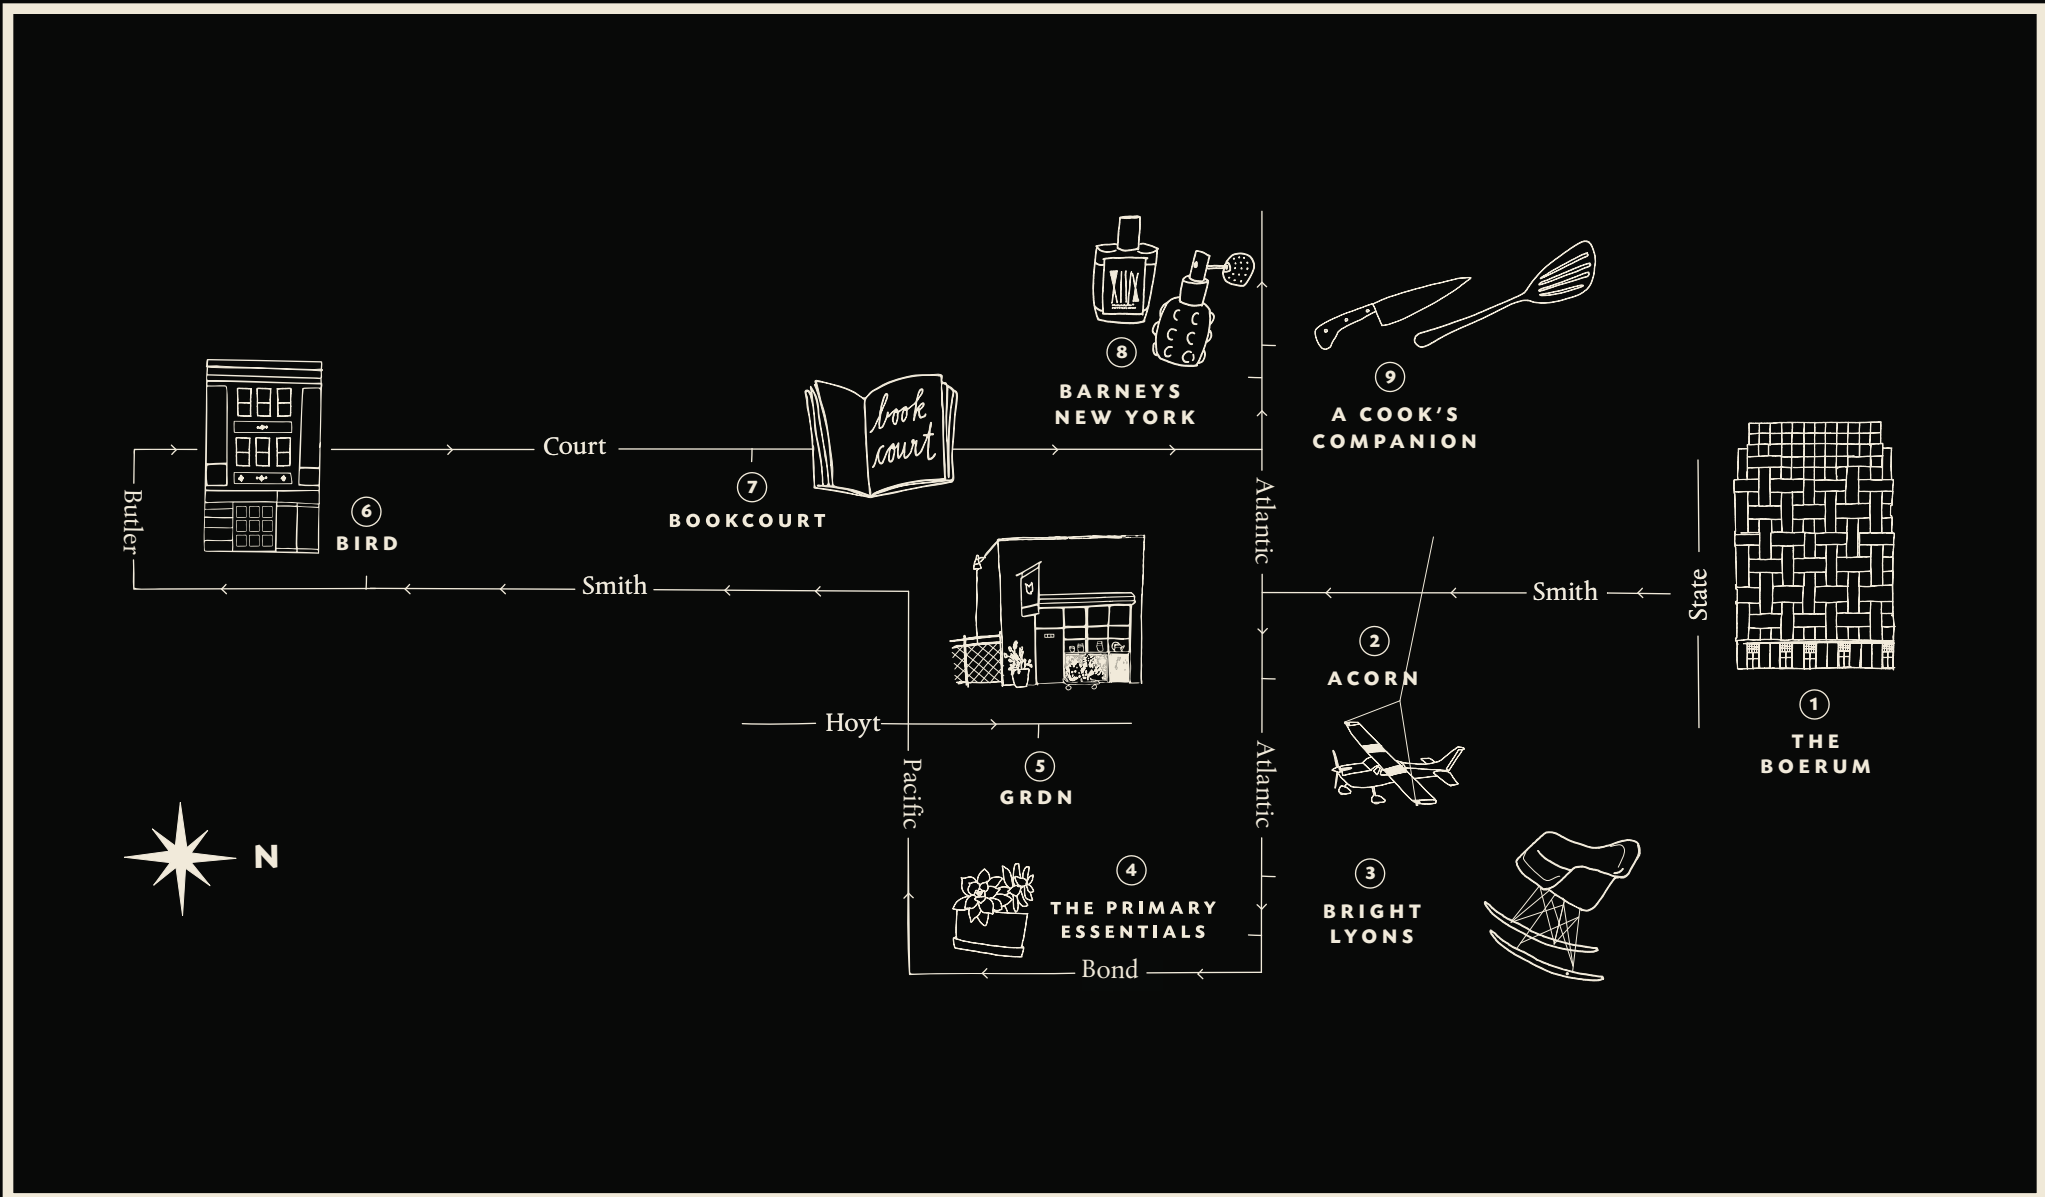

THE  
BOERUM

265 STATE

SHOPPING

1

**THE BOERUM**  
265 State Street

2

**ACORN**  
323 Atlantic Avenue

3

**BRIGHT LYONS**  
383 Atlantic Avenue

4

**THE PRIMARY ESSENTIALS**  
372 Atlantic Avenue

5

**GRDN**  
103 Hoyt Street

6

**BIRD**  
220 Smith Street

7

**BOOKCOURT**  
163 Court Street

8

**BARNEYS NEW YORK**  
194 Atlantic Avenue

9

**A COOK'S COMPANION**  
197 Atlantic Avenue