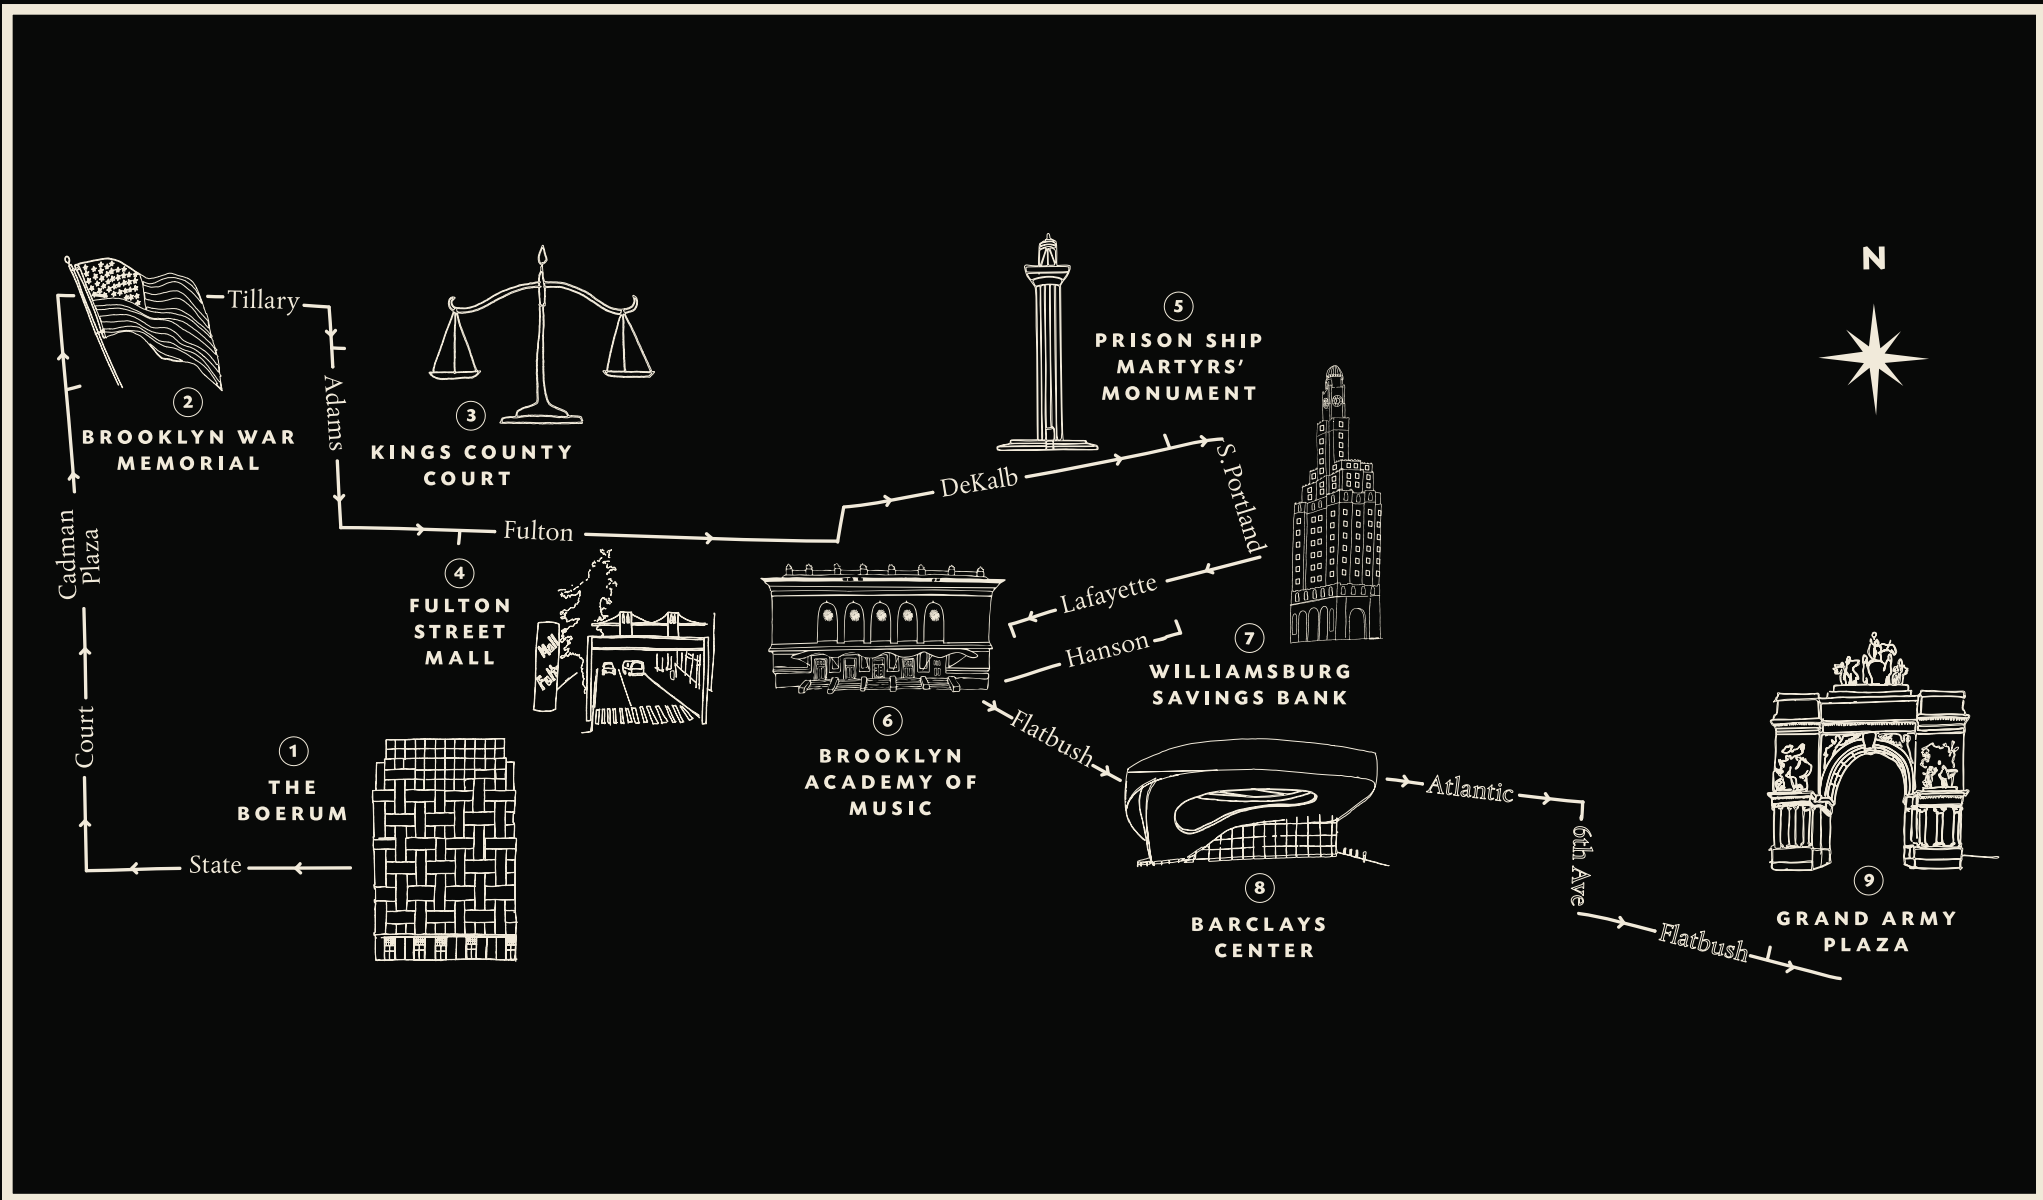

BOERUM

265 STATE

CULTURAL LANDMARKS

1

THE BOERUM
265 State Street

2

**BROOKLYN WAR
MEMORIAL**
195 Cadman Plaza West

3

**KINGS COUNTY
COURT**
360 Adams Street

4

FULTON MALL
356 Fulton Street

5

**PRISON SHIP
MARTYRS'
MONUMENT**
Fort Greene Park

6

**BROOKLYN
ACADEMY OF MUSIC**
30 Lafayette Street

7

ONE HANSON
1 Hanson Place

8

**BARCLAYS
CENTER**
620 Atlantic Avenue

9

**GRAND ARMY
PLAZA**
Flatbush Avenue
Prospect Park