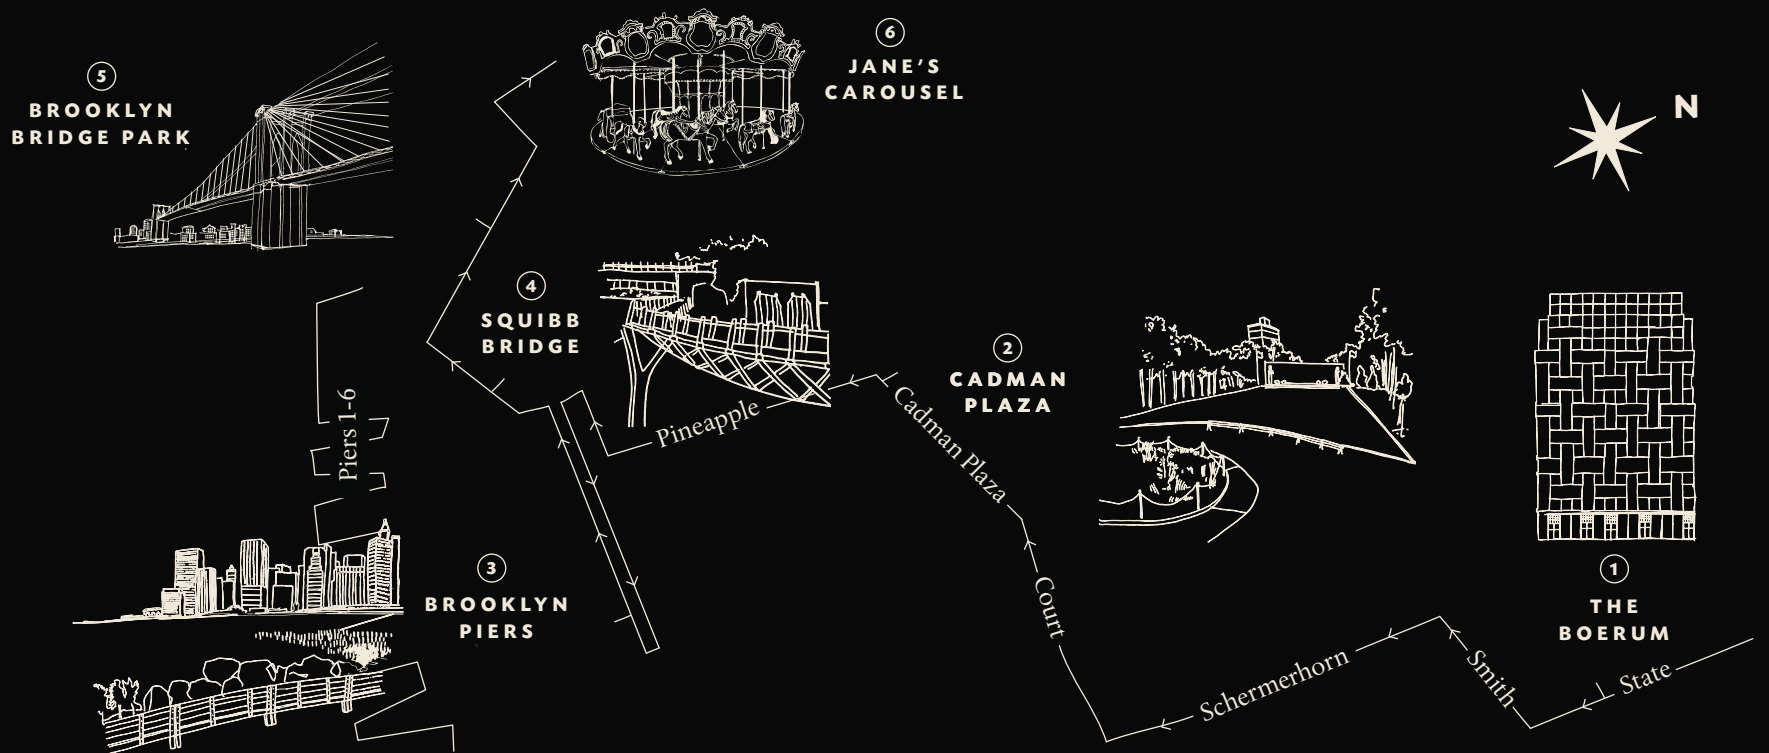

THE

BOERUM

265 STATE

GREEN SPACE

1

THE BOERUM
265 State Street

2

**CADMAN PLAZA
PARK**
195 Cadman Plaza
West

3

BROOKLYN PIERS
Brooklyn Bridge Park

4

SQUIBB BRIDGE
Squibb Bridge Park

5

**BROOKLYN BRIDGE
PARK**
334 Furman Street

6

JANE'S CAROUSEL
Dock Street Brooklyn
Bridge Park